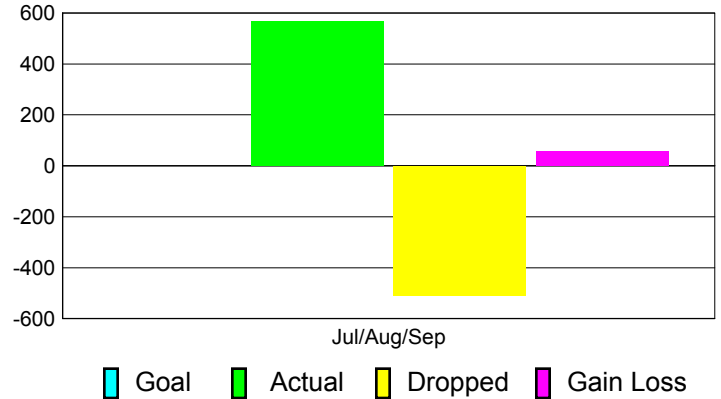

Membership Results 2012-2013

Goal, New, Dropped, Gain/Loss