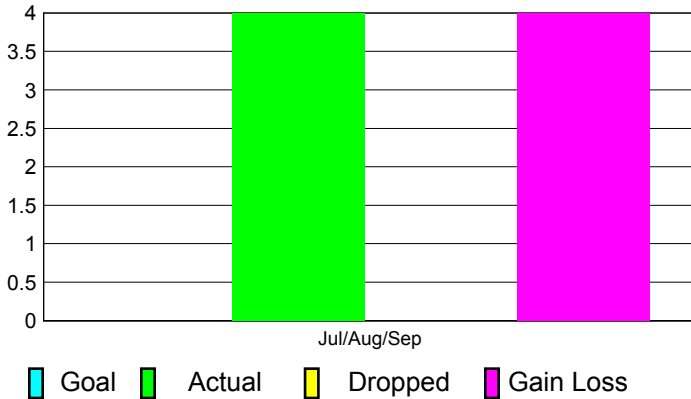

2012-2013 GMT Reports for District (or Undistricted) **District 300A2**

GMT: **PEI-JEN CHEN**

Location: **M.D. 300 Taiwan**

GMT CA: **5**

CLUBS

**Club Results
2012-2013**

**Clubs
2011-2012**

Month	New Club Goal	Actual New Clubs	Actual Dropped Clubs	Gain/Loss of Clubs	Gain/Loss of Clubs
Jul/Aug/Sep		4	0	4	0
Totals		4	0	4	0

Club Results 2012-2013

Goal, New, Dropped, Gain/Loss

Comparison of Club Gain/Loss

Current Year Compared to the Previous Year

YTD Status Quo Clubs 2012-2013

Status Quo Clubs Compared to Status Quo Members

MEMBERSHIP