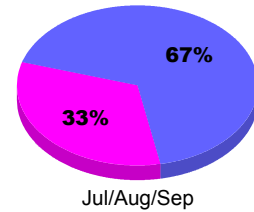

**Membership Results
2012-2013**

**Membership
2011-2012**

Month	Net Memb Goal	Actual New Memb	Actual Dropped Memb	Gain/Loss of Memb	Gain/Loss of Memb
Jul/Aug/Sep		568	-510	58	30
Totals		568	-510	58	30

Membership Results 2012-2013

Goal, New, Dropped, Gain/Loss

Comparison of Membership Gain/Loss

Current Year Compared to the Previous Year

Gender Comparison 2012-2013

Male Female